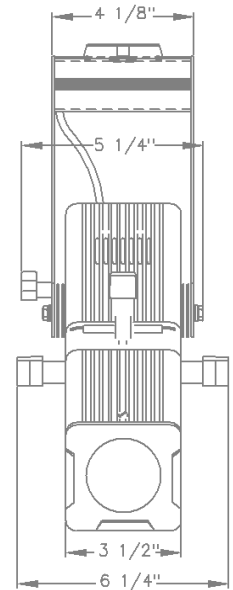

#### Options:

- Dimmable setup
- Pattern holders for beam-shaping
- Gobo rotator
- Barn Doors

- 25W LED - 1200 Lumens - 3000° K White  
Expected life: 50,000 hours
- Focus beam with movable internal lenses,  
adjustable with heat-resistant handles
- 20-40 degree variable zoom optics
- Framing shutters for precise shaping of  
projected light
- Shutters of galvanized steel, adjustable  
and removable with insulated handles
- Ribbed aluminum extrusion housing with  
corrosion-resistant materials
- Approximately 6 lbs. with 6' power cord
- Made in U.S.A.