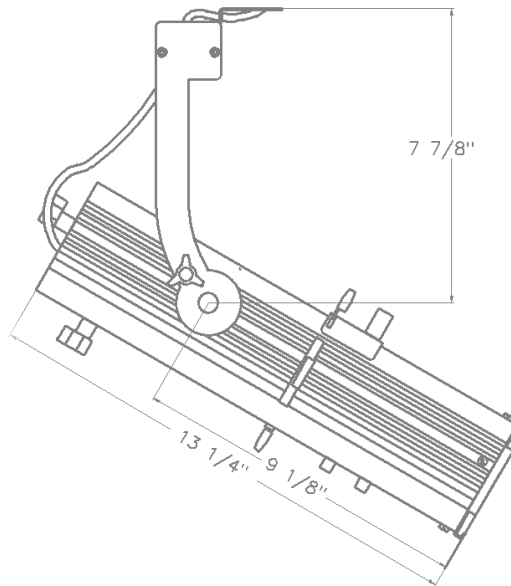

# Focus Beam Spotlight - LED

**SIGNAL  
INNOVA**

#### Options:

- Dimmable setup
- Pattern holders for beam-shaping
- Gobo rotator
- Barn Doors

- 25W LED - 1200 Lumens - 3000° K White  
Expected life: 50,000 hours
- Focus beam with movable internal lenses,  
adjustable with heat-resistant handles
- 20-40 degree variable zoom optics
- Framing shutters for precise shaping of  
projected light
- Shutters of galvanized steel, adjustable  
and removable with insulated handles
- Ribbed aluminum extrusion housing with  
corrosion-resistant materials
- Approximately 6 lbs. with 6' power cord
- Made in U.S.A.